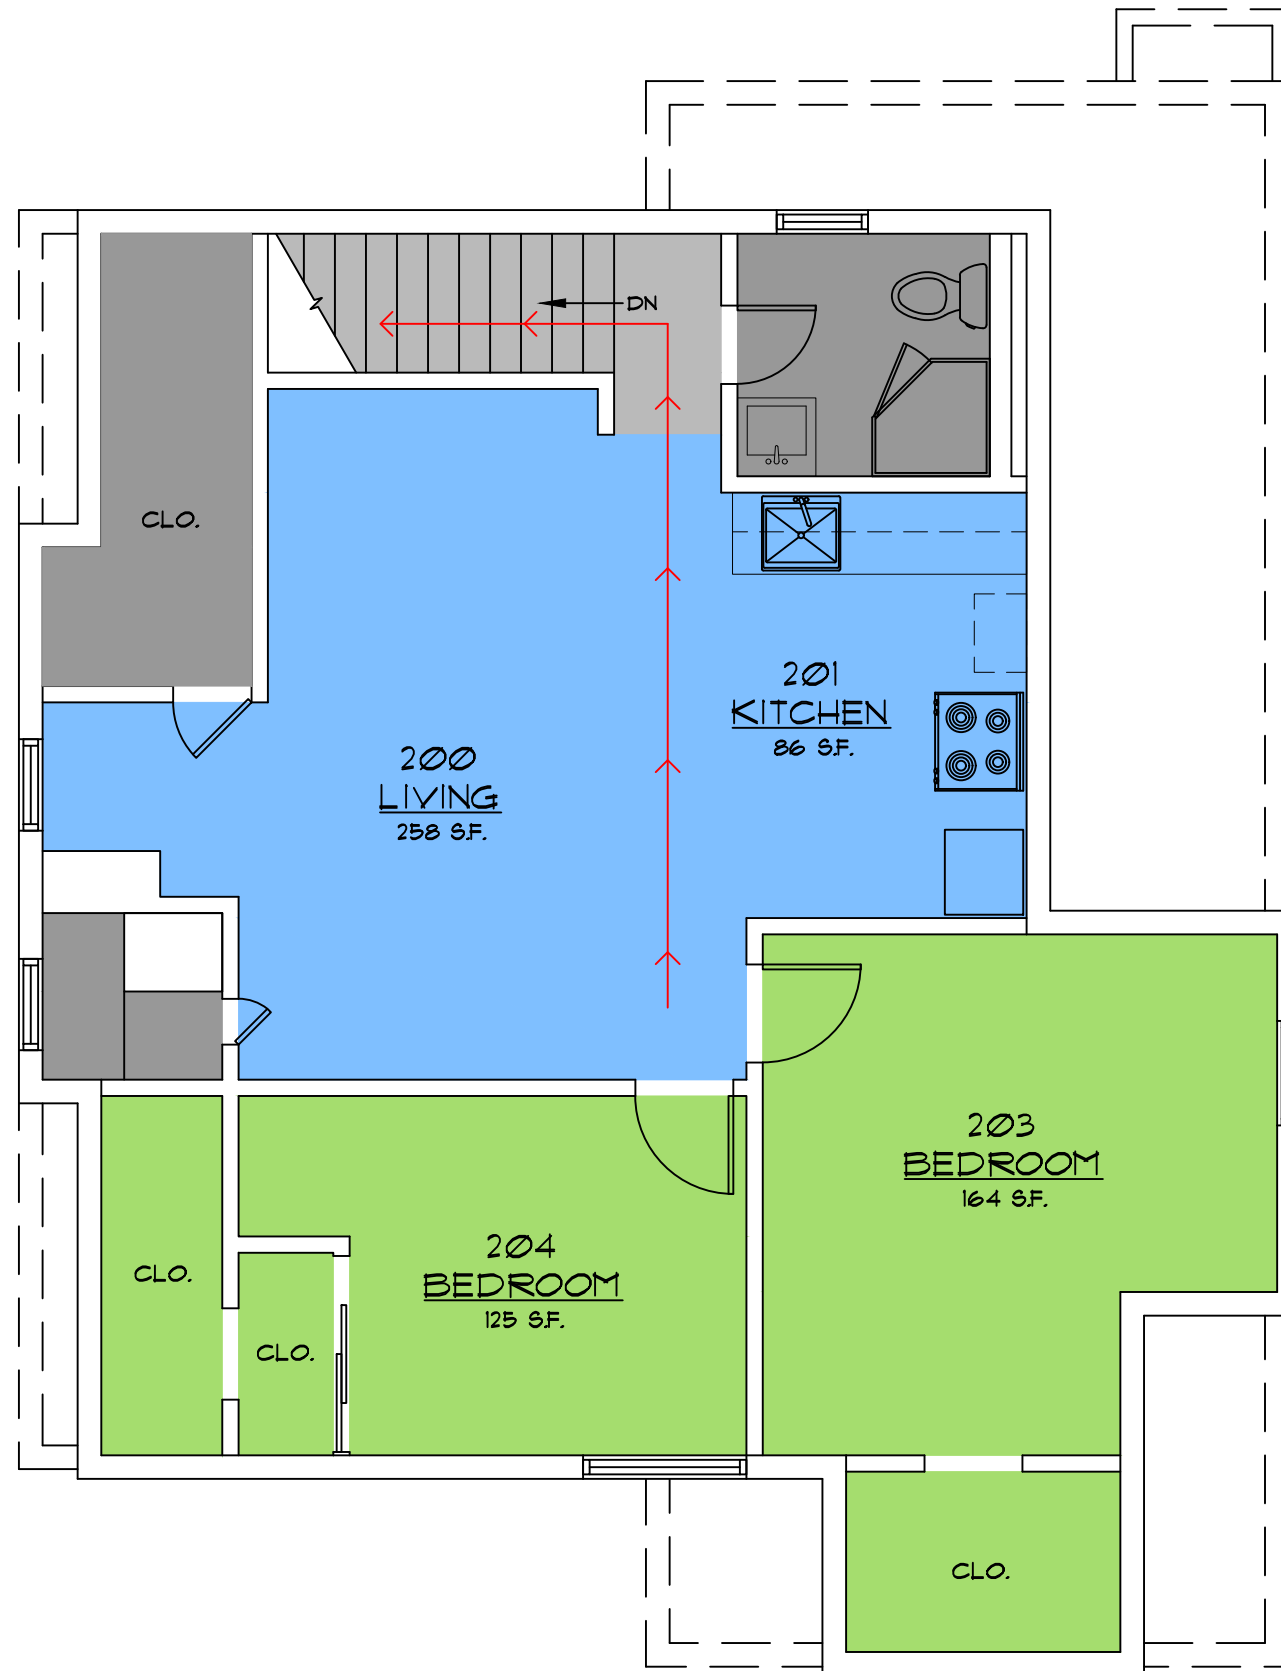

Residential Housing Legend

- Building Support
- Circulation
- Emergency Egress

Visiting Faculty Housing (Sodexo Office Temp. Use)  
 818 N. Weber - Basement

02.28.20  
 Not to Scale

Residential Housing Legend

- Single
- Building Commons Space
- Building Support
- Circulation
- Emergency Egress

Visiting Faculty Housing (Sodexo Office Temp. Use)  
 818 N. Weber - First Floor

02.28.20  
 Not to Scale

Residential Housing Legend

- Single
- Building Commons Space
- Building Support
- Circulation
- Emergency Egress

Visiting Faculty Housing (Sodexo Office Temp. Use)  
 818 N. Weber - Second Floor

02.28.20  
 Not to Scale