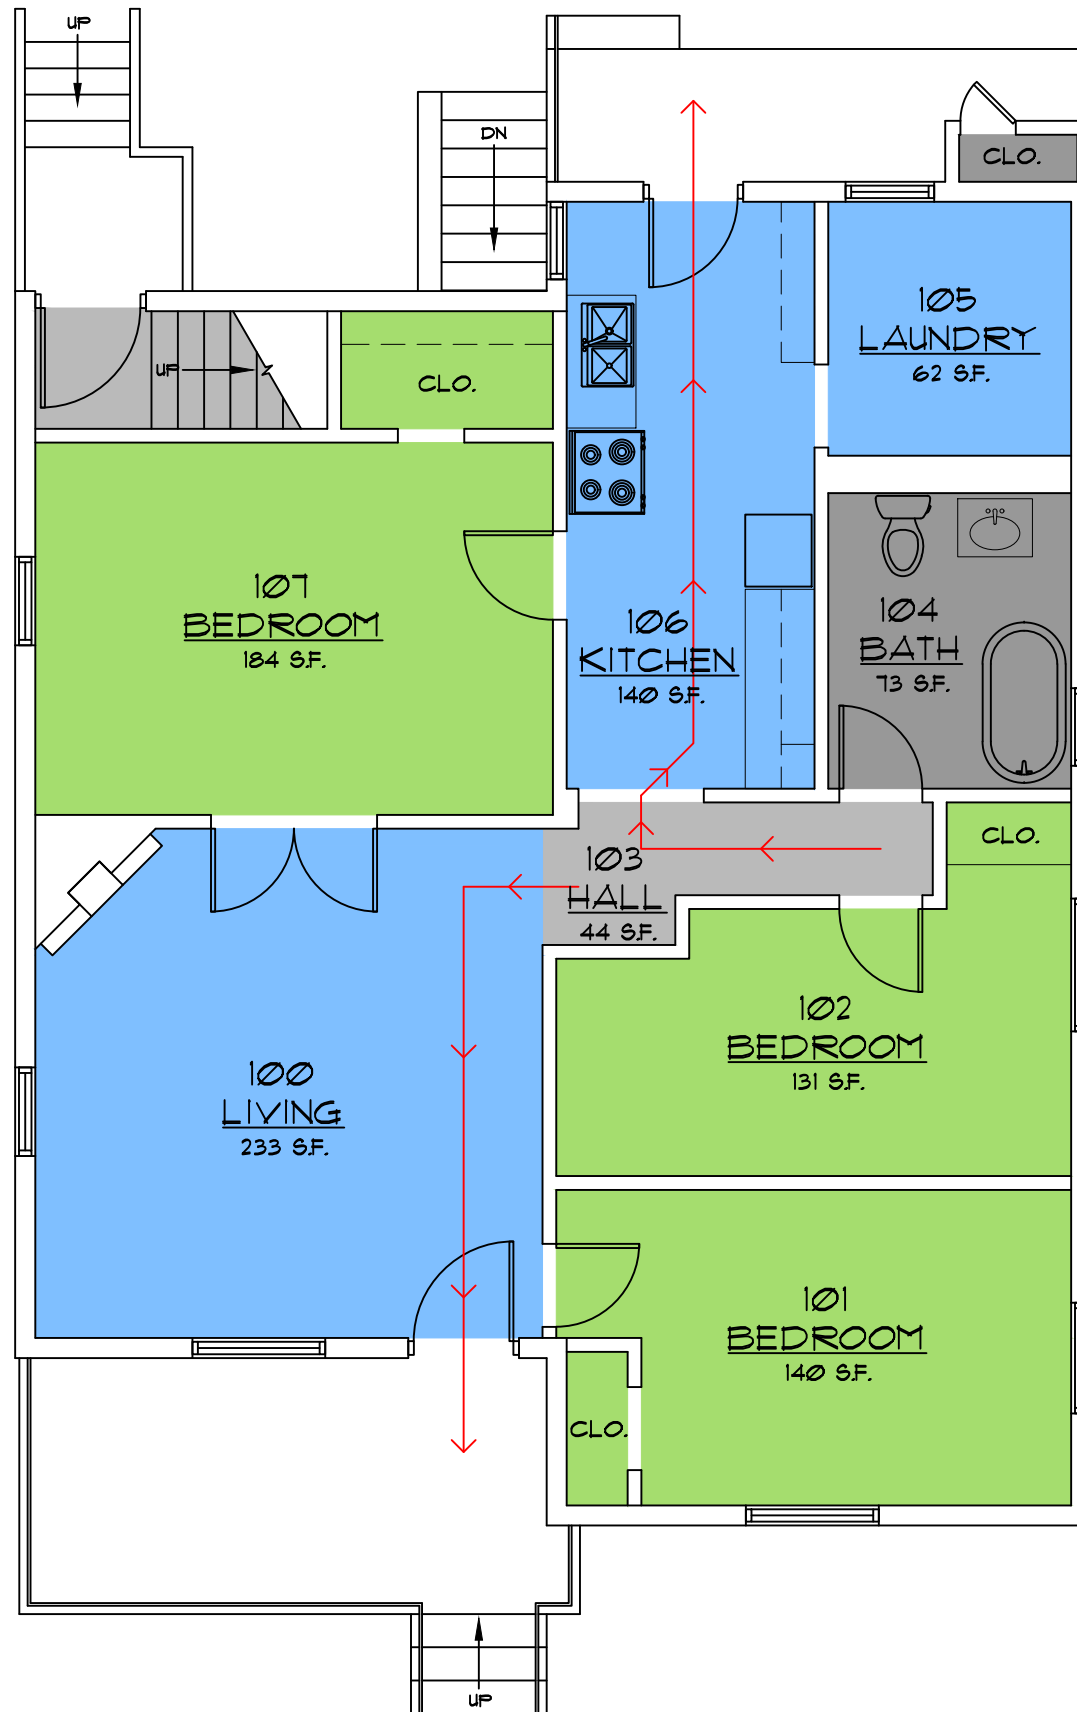

Residential Housing Legend

- Building Support
- Circulation
- Emergency Egress

Visiting Faculty Housing (Sodexo Office Temp. Use)  
 818 N. Weber - Basement

02.28.20  
 Not to Scale

Residential Housing Legend

- Single
- Building Commons Space
- Building Support
- Circulation
- Emergency Egress

Visiting Faculty Housing (Sodexo Office Temp. Use)  
 818 N. Weber - First Floor

02.28.20  
 Not to Scale

Residential Housing Legend

- Single
- Building Commons Space
- Building Support
- Circulation
- Emergency Egress

Visiting Faculty Housing (Sodexo Office Temp. Use)  
 818 N. Weber - Second Floor

02.28.20  
 Not to Scale